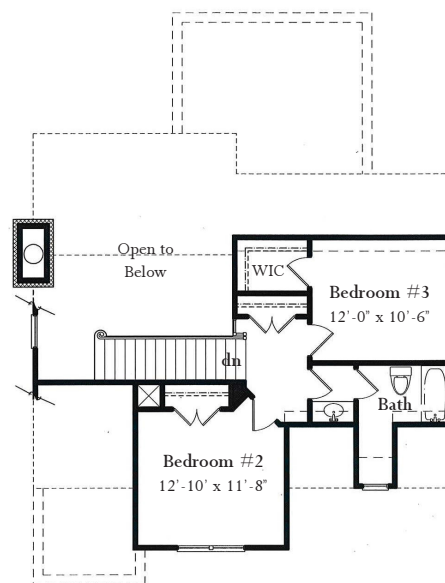

114 ELLSWORTH COTTAGE

Main Level

Upper Level

HEATED SQUARE FOOTAGE	
Main Level	1,134 sq. ft
Upper Level	510 sq. ft
Total	1,644 sq. ft
Width: 36'6" Depth: 49'5"	

CALDWELL • CLINE
 ARCHITECTS • DESIGNERS
 212 CHURCH STREET MARIETTA GA 30060
 770-424-3882 770-424-2377 - FAX
 WWW.CALDWELLCLINE.COM