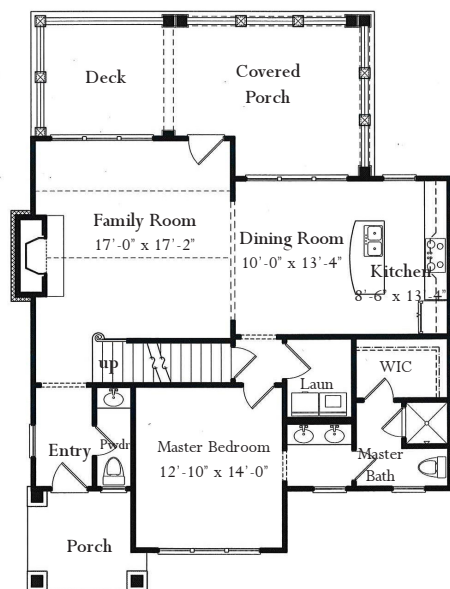

114 ELLSWORTH COTTAGE

Main Level

Upper Level

HEATED SQUARE FOOTAGE	
Main Level	1,134 sq. ft
Upper Level	510 sq. ft
Total	1,644 sq. ft
Width: 36'6" Depth: 49'5"	

CALDWELL • CLINE
 ARCHITECTS • DESIGNERS
 212 CHURCH STREET MARIETTA GA 30060
 770-424-3882 770-424-2377 - FAX
 WWW.CALDWELLCLINE.COM